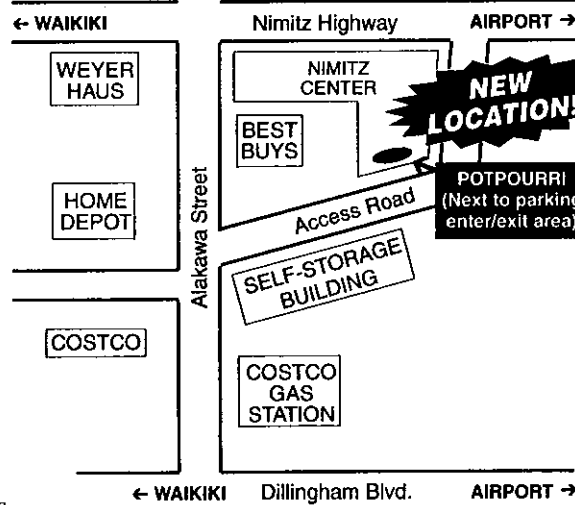

Potpourri

BORN IN HAWAII RAISED IN HAWAII MADE FOR HAWAII

2011-2012

UNIFORM INFORMATION

Avoid the RUSH!!!

Please Come in to Purchase As Soon As Possible.

STORE HOURS

During Our BUSY Season

June 1 thru August 31, 2011

Tuesday ~ Friday... 9am ~ 4pm

Saturday..... 9am ~ 3pm

Sunday & Monday... Closed

During Our SLOW Season

September thru May 2012

Tuesday ~ Friday... 9am ~ 4pm

Saturday..... 9am ~ Noon

Sunday & Monday... Closed

STORE LOCATION

1130 N. NIMITZ HWY. #C-100 • HON., HI 96817

PHONE 808-548-6010 FAX 808-548-6014

REMEMBER, LEAVE ALL TAGS INTACT WITH SALES RECEIPT
IF THERE IS A POSSIBILITY OF RETURNS.

ALL EXCHANGES MUST BE DONE WITHIN 30 DAYS OF SALE OR PICK-UP.

Please read our return policy posted in store and on all our receipts.

WHERE IS POTPOURRI?

NIMITZ CENTER
1130 N. NIMITZ HWY., #C-100
HONOLULU, HI 96817

Heading H-1 East:

Take the Nimitz exit
& turn left on Alakawa Street,
turn left into access road
(adjacent to Best Buys parking lot)
turn left into Nimitz Center
parking area.

Heading H-1 West:

Take Houghtailing exit
and turn left on Nimitz Hwy.
(heading east bound)
& turn left on Alakawa Street,
turn left into access road
(adjacent to Best Buys parking lot)
turn left into Nimitz Center
parking area.

MAIL/FAX ORDERS: Customers may fax order (808-548-6014) with credit card info on Order Form below. Mail Orders must send either money order or credit card information with completed Order Form. Please call back to confirm if Potpourri has received your order.

SHIPPING: Potpourri will ship your completed orders to arrive at your home or to your office ASAP. This service is $8.00 for the first 4 lbs.
NO traffic ... NO crowds ... NO parking ... NO giving up a lunch hour.

STAR OF THE SEA SCHOOL

ELC PRE-KINDERGARTEN SCHOOL UNIFORM CHOICES